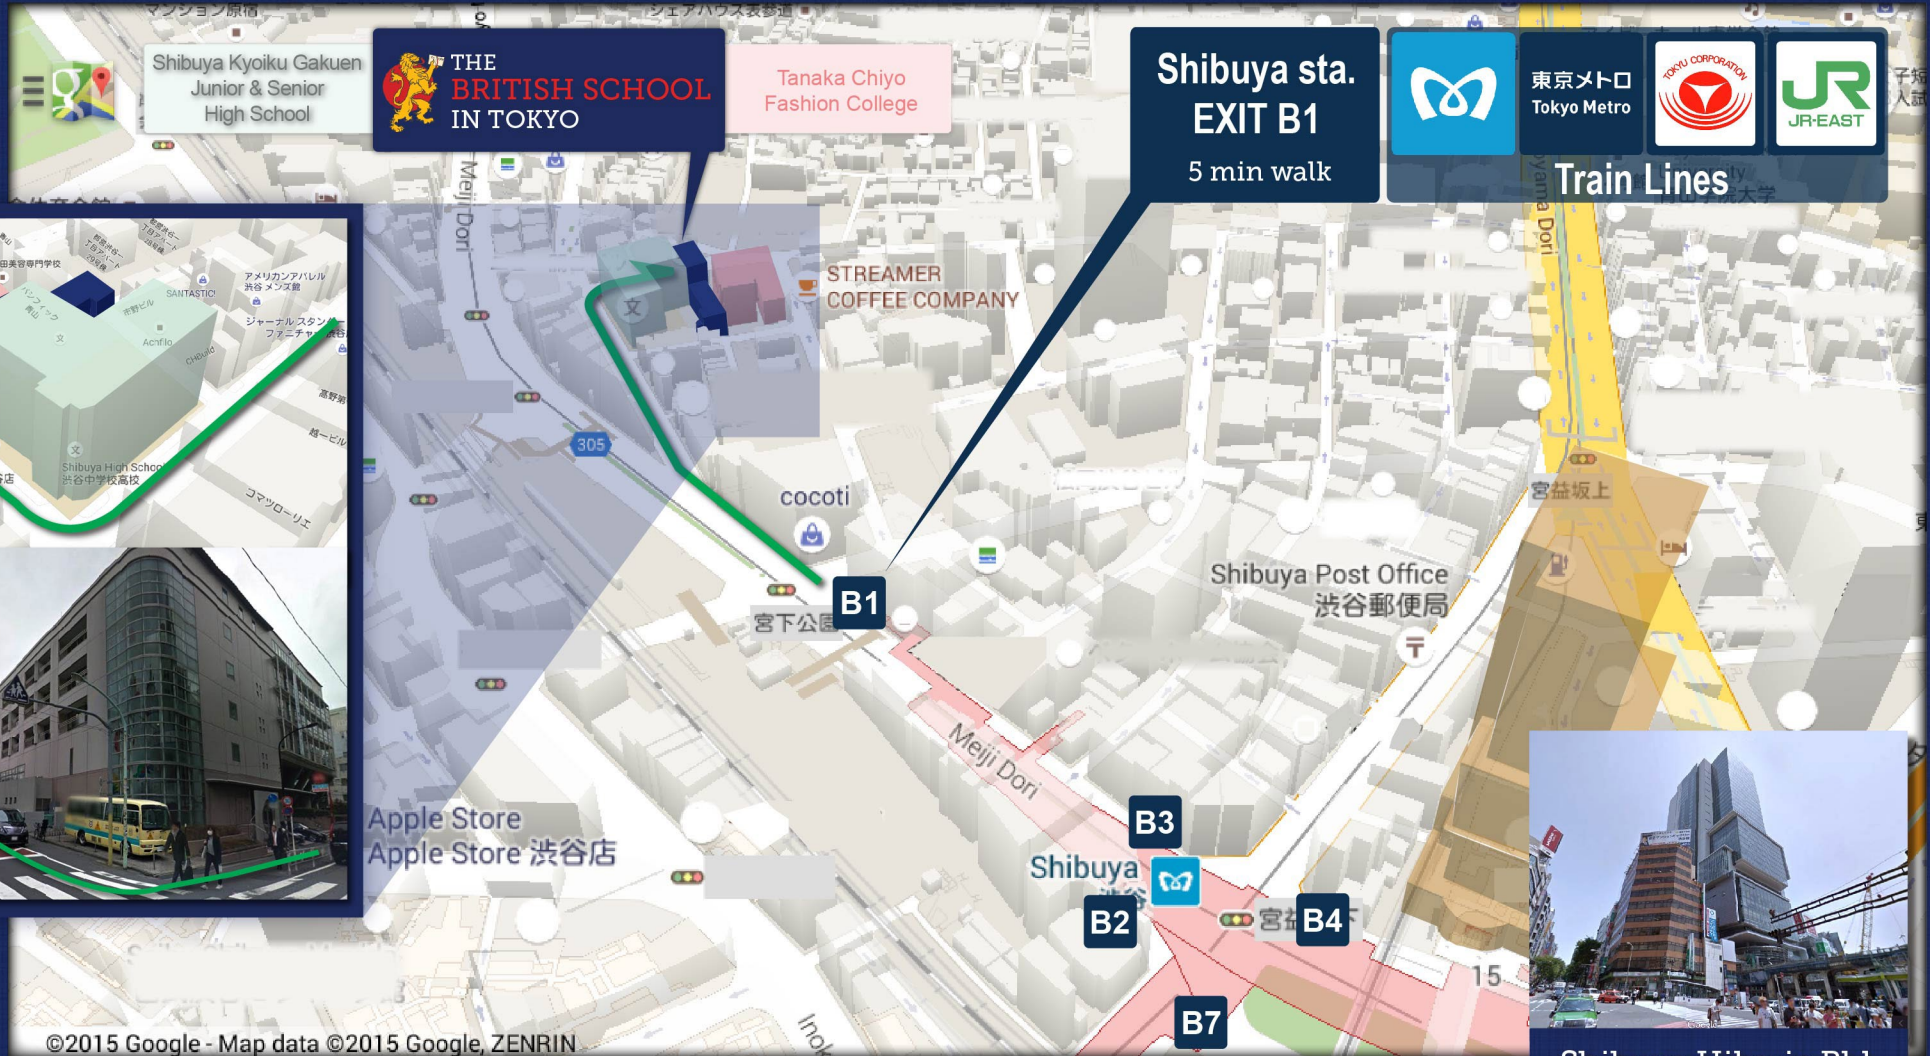

THE BRITISH SCHOOL IN TOKYO

Address JP:
〒150-0002
東京都渋谷区渋谷 1-21-18

Address EN:
1-21-18, Shibuya, Shibuya-ku
Tokyo 150-0002

Tel: 03 5467 4321 Fax: 03 5467 4322

SHIBUYA CAMPUS

Security
All visitors must sign-in with the BST
receptionist on the 1F.