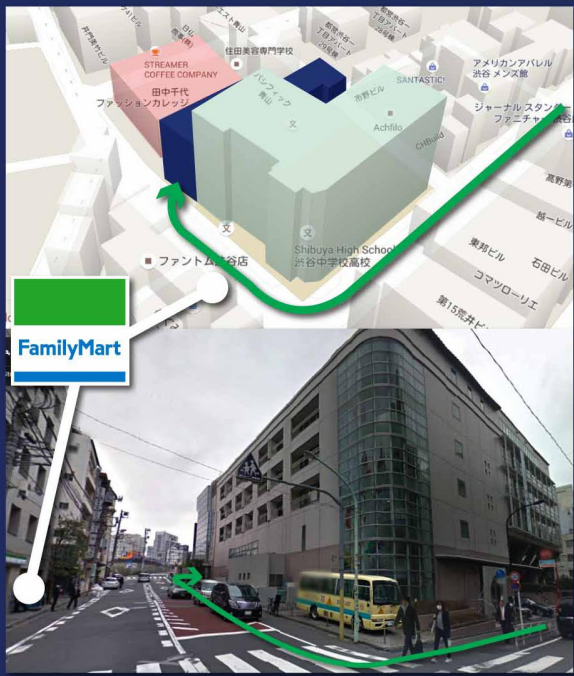

THE
BRITISH SCHOOL IN TOKYO

Address JP:
〒150-0002
東京都渋谷区渋谷 1-21-18

Address EN:
1-21-18, Shibuya, Shibuya-ku
Tokyo 150-0002

Tel: 03 5467 4321 Fax: 03 5467 4322

Security
All visitors must sign-in with the BST
receptionist on the 1F.

SHIBUYA CAMPUS

Shibuya Hikarie Bld.